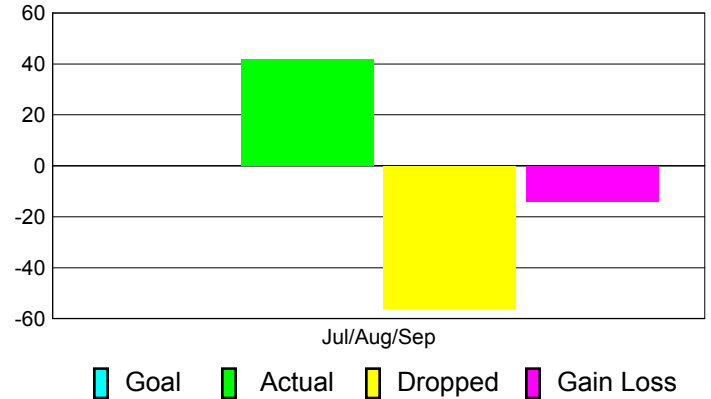

### YTD Status Quo Clubs 2012-2013

Status Quo Clubs Compared to Status Quo Members

## MEMBERSHIP

**Membership Results**  
2012-2013

**Membership**  
2011-2012

Month	Net Memb Goal	Actual New Memb	Actual Dropped Memb	Gain/Loss of Memb	Gain/Loss of Memb
Jul/Aug/Sep		42	-56	-14	6
<b>Totals</b>		<b>42</b>	<b>-56</b>	<b>-14</b>	<b>6</b>

### Membership Results 2012-2013

Goal, New, Dropped, Gain/Loss

### Comparison of Membership Gain/Loss

Current Year Compared to the Previous Year