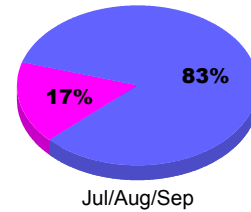

Gender Comparison 2012-2013